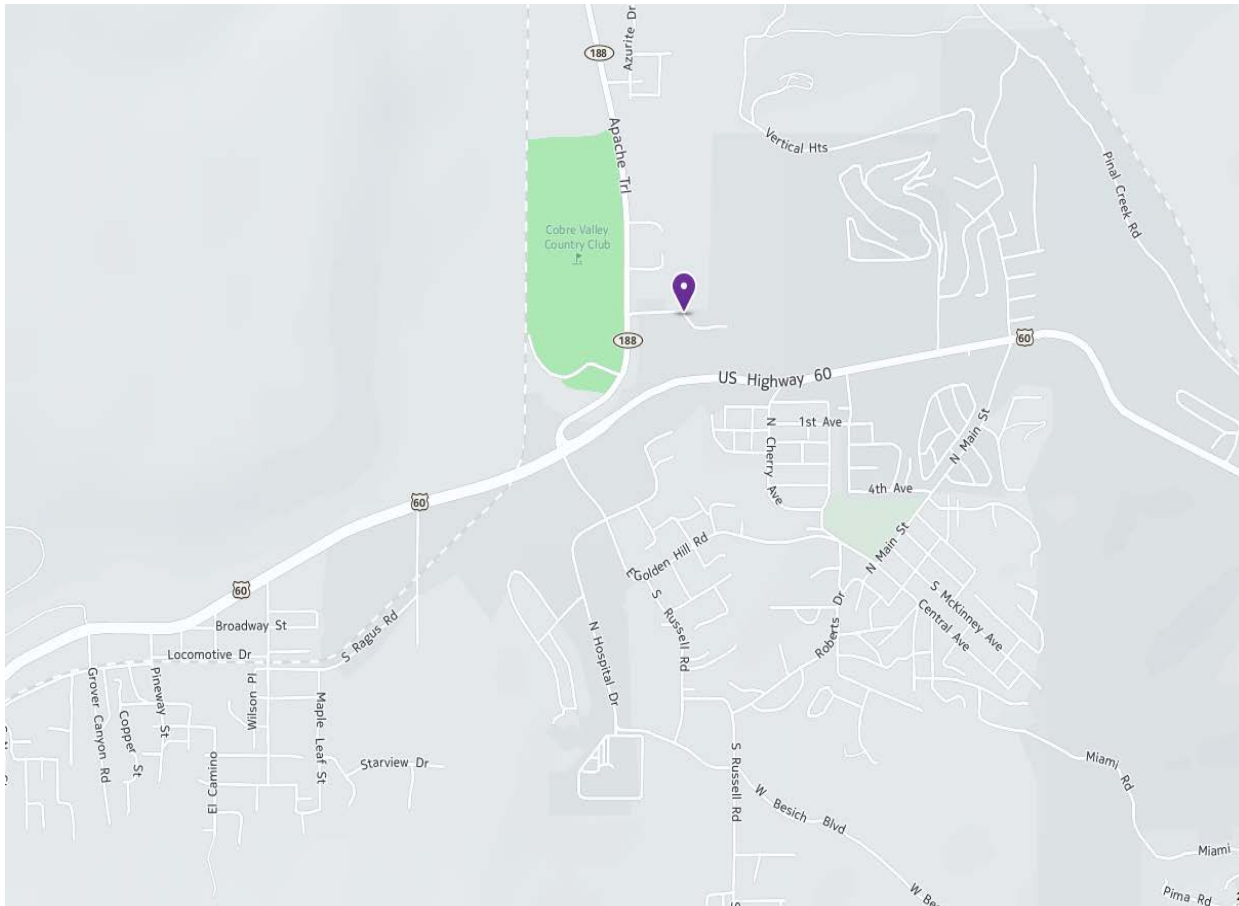

**AJAX Mountain Enterprises, LLC
(dba AJAX Ltd)**

**5981C W. Electric Drive
Globe, Arizona 85501
(928) 425-5005
www.ajax-ltd.com**

Directions from Phoenix Sky Harbor Airport:
Follow signs to East Valley Cities. Take Loop 202 East to Loop 101 South to 60 East. Follow signs to Globe. Distance is approx. 80 miles, passing through Superior, Miami, Claypool. After passing Wal-Mart turn left at the stop lights onto HWY-188. Turn right onto W. Electric Dr. Follow road past APS and the church, and turn left at the top of the hill.
The office is located on the north end of the buildings.

From Rental Car Agencies by Airport:
Take I-10 east to 60 east. Follow directions to Globe from above.

Directions from Tucson:
Take the I-10 Freeway exit 255 and merge onto SR-77 (W. Miracle Mile). Turn left (north) onto SR-77 (N. Oracle Rd). Follow SR-77 (north) to Globe then turn left (west) onto US-70. Follow Hwy 60 into Globe. Continue on HWY 60 towards Phoenix. At the stop lights turn right onto AZ-188. Turn right onto W. Electric Dr. Follow road past APS and the church, and turn left at the top of the hill.
The office is located the north end of the buildings.